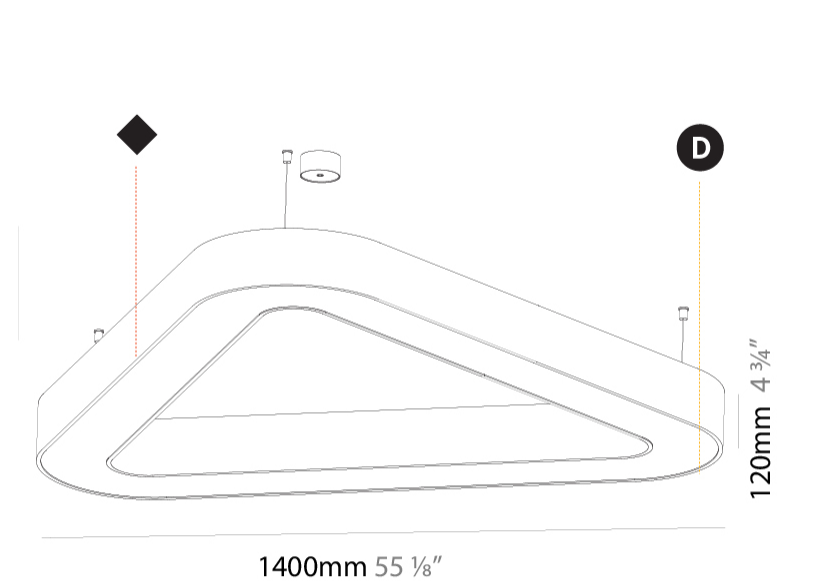

GENERAL

Series: Glorious
Subseries: Glorious Victory
Brand: Prolicht
Division: Architectural
Mounting Type: Suspension
Mounting Location: Ceiling
Subcategory: Ambient

PHYSICAL

Shape: Abstract
Length (mm): 1400
Length (in): 55 1/8
Width (mm): 1400
Width (in): 55 1/8
Height (mm): 120
Height (in): 4 3/4
Max. Overall Height (mm): 2120
Max. Overall Height (in): 83 7/16
Light Distribution: Direct
Weight (kg): 13.892
Weight (lbs): 30.56
Diffuser: PMMA - Opal or Micro-Prism
Fixture Finish: SSR / BKV / CWI / CRY / HAB / LAG / UFT / ITA / RUA / RUR / MIC / FTG / MYG / TWT / LOD / PUS / FRO / FUP / KIA / POP / BLS / SPG / MEY / GOH / GUM / CHC / COM / ABZ / JAG / OBR / MOS / ROR
Fixture Material: Aluminum

ELECTRICAL

Lamp Type: LED (Zhaga Standard)
Input Wattage (W): 60
Total Output Wattage (W): 48 / 38.4 (3500K)
Dimming: Non-Dimming / Phase Dimming (120Vac only) / 0-10V Dimming
Driver Included: Yes
Driver Location: Integrated
Driver Type: Constant Current - 120 / 277Vac
Driver Class: Class 2
Input Voltage (V): 120 - 277
Constant Current (MA): 350 / 1200 (3500K)

LED

Color Temperature (°K): 3000 / 3500 / 4000
Max. Delivered Lumen (lm): 5540 / 5733 / 5850
CRI: >80 CRI
Efficiency (%): 0.65
Lamp Life (hrs): 50000

OPTICAL

RATINGS AND CERTIFICATIONS

Certified By: Certified for North American Standards
IP rating: IP20